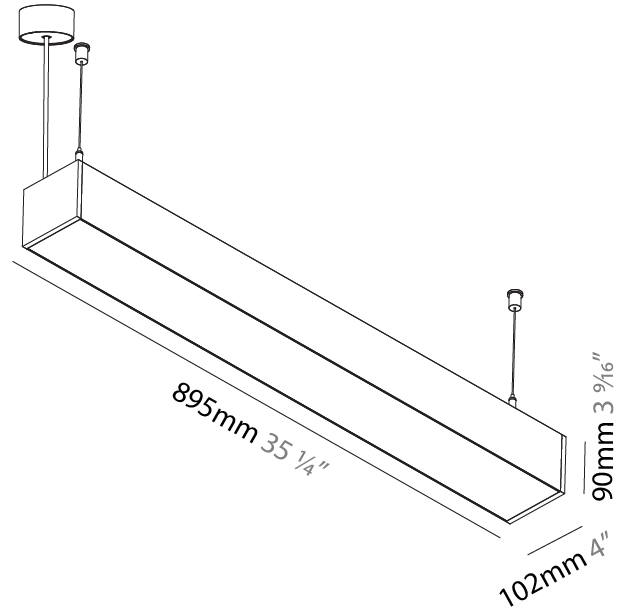

OPTICAL

RATINGS AND CERTIFICATIONS

Certified By: Certified for North American Standards
IP rating: IP20