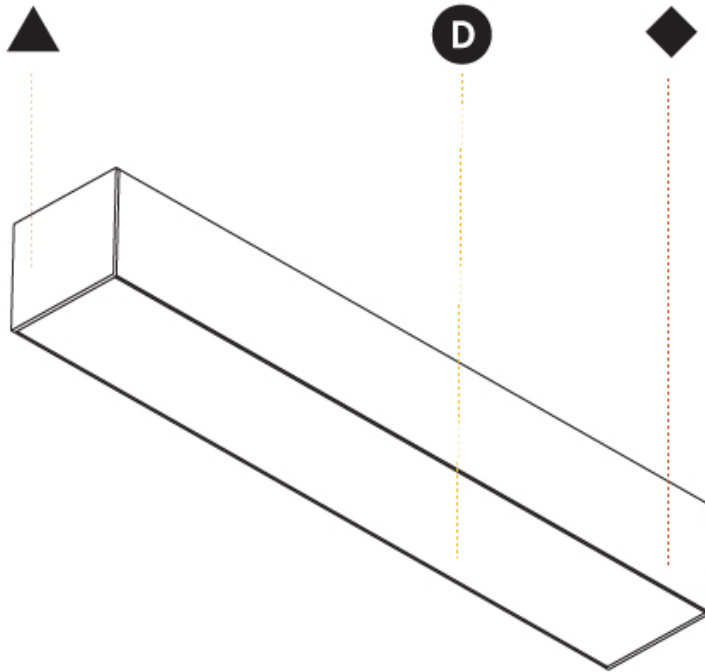

A3D142-

PROJECT	_____
TYPE	_____
SPECIFIER	_____
QUANTITY	_____
DATE	_____