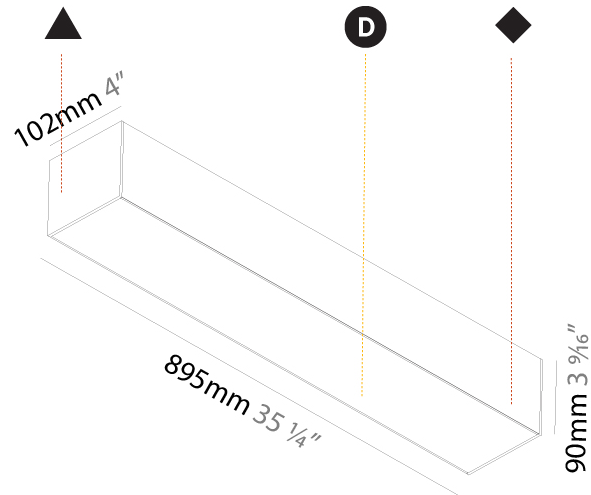

1. To build a product code in our configurator select the specify button on the base model # product page
2. To build a manual product code on this datasheet choose from the options listed below in blue font and add the suffix to the base model #

GENERAL

Series: Idaho
Subseries: Idaho 100
Brand: Prolicht
Division: Architectural
Mounting Type: Surface
Mounting Location: Wall / Ceiling
Subcategory: Profile

PHYSICAL

Shape: Rectangle
Length (mm): 895
Length (in): 35 1/4
Width (mm): 102
Width (in): 4
Height (mm): 90
Height (in): 3 9/16
Light Distribution: Direct
Weight (kg): 4.476
Weight (lbs): 9.85
Diffuser: PMMA - Opal or Micro-Prism
Fixture Finish: ANA / SSR / BKV / CWI / CRY / HAB / MSR / UFT / ITA / RUA / OGR / FTG / MYG / RWR / LOD / PUS / FRO / FUP / KIA / POP / BLS / SPG / MEY / GOH / GUM / CHC / COM / ABZ / JAG / OBR / MOS / ROR
Fixture Material: Aluminum

ELECTRICAL

Lamp Type: LED (Zhaga Standard)
Input Wattage (W): 15
Total Output Wattage (W): 12
Dimming: Non-Dimming / Phase Dimming (120Vac only) / 0-10V Dimming
Driver Included: Yes
Driver Location: Integrated
Driver Type: Constant Current - 120 / 277Vac
Driver Class: Class 2
Input Voltage (V): 120 - 277
Constant Current (MA): 350

LED

Color Temperature (°K): 3000 / 3500 / 4000
Max. Delivered Lumen (lm): 1510 / 1568 / 1600
CRI: >80 CRI
Lamp Life (hrs): 50000

OPTICAL

RATINGS AND CERTIFICATIONS

Certified By: Certified for North American Standards
IP rating: IP20